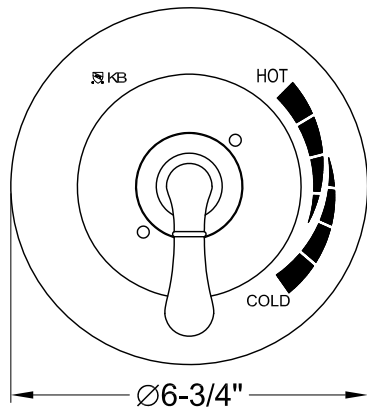

KB630,2,3,4,5,7,8,9

Single Handle Pressure Balanced Tub & Shower Faucet

Min:1"
Max:1-5/8"