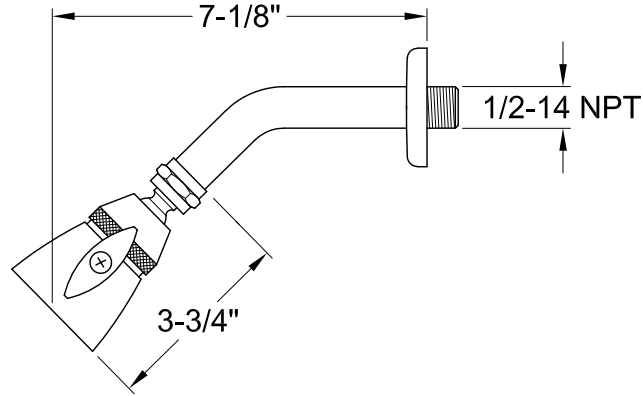

KB630,2,3,4,5,7,8,9

Single Handle Pressure Balanced Tub & Shower Faucet

Min:1"
Max:1-5/8"