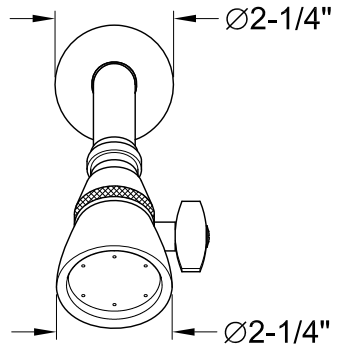

KB630,2,3,4,5,7,8,9

Single Handle Pressure Balanced Tub & Shower Faucet

Min:1"
Max:1-5/8"